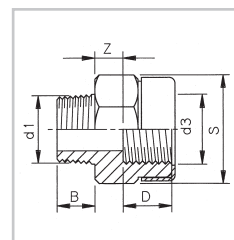

ADAPTOR SOCKET

Draadsok
Schraubmuffe
Manchon taraudé
Manicotto
Manguito transición

TYPE A

TYPE B

TYPE A

TYPE B

ART.CODE	d1	d3	Z	B	D	S	TYPE	PN	QUANTITY
15009972	3/8" (M)	1/4" (F)	7	12	12	24	A	16	100
15009943	1/4" (M)	3/8" (F)	8.5	12	12	27	A	10	100
15007657	1/4" (M)	3/8" (F)	8.5	12	12	27	B	16	50
811005	1/2" (M)	3/8" (F)	8.5	16	12	27	A	10	100
15007572	1/2" (M)	3/8" (F)	8.5	16	12	27	B	16	50
15009915	3/8" (M)	1/2" (F)	8	12	15	32	A	10	100
15007659	3/8" (M)	1/2" (F)	8	12	15	32	B	16	50
15009886	1/2" (M)	1/2" (F)	8	16	15	32	A	10	50
15007146	1/2" (M)	1/2" (F)	8	16	15	32	B	16	50
15008003	3/4" (M)	1/2" (F)	8	17	15	32	A	10	100
15007234	3/4" (M)	1/2" (F)	8	17	15	32	B	16	50
15009973	1/2" (M)	3/4" (F)	10.5	16	16	36	A	10	100
15007148	1/2" (M)	3/4" (F)	10.5	16	16	36	B	16	50
15009944	3/4" (M)	3/4" (F)	10.5	17	16	36	A	10	50
15007663	3/4" (M)	3/4" (F)	10.5	17	16	36	B	16	50
15009916	1" (M)	3/4" (F)	10.5	21	16	36	A	10	100
15007578	1" (M)	3/4" (F)	10.5	21	16	36	B	16	50
15009887	3/4" (M)	1" (F)	12	17	22	46	A	10	100
15007237	3/4" (M)	1" (F)	12	17	22	46	B	16	50
15009974	1" (M)	1" (F)	12	21	22	46	A	10	90
15007152	1" (M)	1" (F)	12	21	22	46	B	16	75
15009945	1 1/4" (M)	1" (F)	12	23	22	46	A	10	150
15007239	1 1/4" (M)	1" (F)	12	23	22	46	B	16	75
15009917	1" (M)	1 1/4" (F)	14	21	23	55	A	10	150
15007154	1" (M)	1 1/4" (F)	14	21	23	55	B	16	50
15009888	1 1/4" (M)	1 1/4" (F)	14	23	23	55	A	10	150
15007241	1 1/4" (M)	1 1/4" (F)	14	23	23	55	B	16	50
15009946	1 1/2" (M)	1 1/4" (F)	14	23	23	55	A	10	150
15007156	1 1/2" (M)	1 1/4" (F)	14	23	23	55	B	16	100
15009975	1 1/4" (M)	1 1/2" (F)	16	23	25	66	A	10	100
15007244	1 1/4" (M)	1 1/2" (F)	16	23	25	66	B	16	75
15009889	1 1/2" (M)	1 1/2" (F)	16	23	25	66	A	10	100
15007158	1 1/2" (M)	1 1/2" (F)	16	23	25	66	B	16	75
15009918	1 1/2" (M)	2" (F)	21.5	23	28	80	A	10	50
15007245	1 1/2" (M)	2" (F)	21.5	23	28	80	B	16	50
15009947	2" (M)	2" (F)	21.5	27	28	80	A	10	50
15007160	2" (M)	2" (F)	21.5	27	28	80	B	16	40
15007248	2" (M)	2 1/2" (F)	23.5	27	31	94	B	10	45
15007590	2 1/2" (M)	2 1/2" (F)	23.5	31	31	94	B	10	45