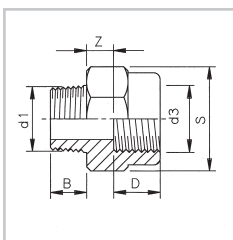

ADAPTOR SOCKET

Draadsok
Schraubmuffe
Manchon taraudé
Manicotto
Manguito transición

TYPE A

TYPE B

TYPE A

TYPE B

ART.CODE	d1	d3	Z	B	D	S	TYPE	PN	QUANTITY
15009972	3/8" (M)	1/4" (F)	7	12	12	24	A	16	100
15009943	1/4" (M)	3/8" (F)	8.5	12	12	27	A	10	100
15007657	1/4" (M)	3/8" (F)	8.5	12	12	27	B	16	50
811005	1/2" (M)	3/8" (F)	8.5	16	12	27	A	10	100
15007572	1/2" (M)	3/8" (F)	8.5	16	12	27	B	16	50
15009915	3/8" (M)	1/2" (F)	8	12	15	32	A	10	100
15007659	3/8" (M)	1/2" (F)	8	12	15	32	B	16	50
15009886	1/2" (M)	1/2" (F)	8	16	15	32	A	10	50
15007146	1/2" (M)	1/2" (F)	8	16	15	32	B	16	50
15008003	3/4" (M)	1/2" (F)	8	17	15	32	A	10	100
15007234	3/4" (M)	1/2" (F)	8	17	15	32	B	16	50
15009973	1/2" (M)	3/4" (F)	10.5	16	16	36	A	10	100
15007148	1/2" (M)	3/4" (F)	10.5	16	16	36	B	16	50
15009944	3/4" (M)	3/4" (F)	10.5	17	16	36	A	10	50
15007663	3/4" (M)	3/4" (F)	10.5	17	16	36	B	16	50
15009916	1" (M)	3/4" (F)	10.5	21	16	36	A	10	100
15007578	1" (M)	3/4" (F)	10.5	21	16	36	B	16	50
15009887	3/4" (M)	1" (F)	12	17	22	46	A	10	100
15007237	3/4" (M)	1" (F)	12	17	22	46	B	16	50
15009974	1" (M)	1" (F)	12	21	22	46	A	10	90
15007152	1" (M)	1" (F)	12	21	22	46	B	16	75
15009945	1 1/4" (M)	1" (F)	12	23	22	46	A	10	150
15007239	1 1/4" (M)	1" (F)	12	23	22	46	B	16	75
15009917	1" (M)	1 1/4" (F)	14	21	23	55	A	10	150
15007154	1" (M)	1 1/4" (F)	14	21	23	55	B	16	50
15009888	1 1/4" (M)	1 1/4" (F)	14	23	23	55	A	10	150
15007241	1 1/4" (M)	1 1/4" (F)	14	23	23	55	B	16	50
15009946	1 1/2" (M)	1 1/4" (F)	14	23	23	55	A	10	150
15007156	1 1/2" (M)	1 1/4" (F)	14	23	23	55	B	16	100
15009975	1 1/4" (M)	1 1/2" (F)	16	23	25	66	A	10	100
15007244	1 1/4" (M)	1 1/2" (F)	16	23	25	66	B	16	75
15009889	1 1/2" (M)	1 1/2" (F)	16	23	25	66	A	10	100
15007158	1 1/2" (M)	1 1/2" (F)	16	23	25	66	B	16	75
15009918	1 1/2" (M)	2" (F)	21.5	23	28	80	A	10	50
15007245	1 1/2" (M)	2" (F)	21.5	23	28	80	B	16	50
15009947	2" (M)	2" (F)	21.5	27	28	80	A	10	50
15007160	2" (M)	2" (F)	21.5	27	28	80	B	16	40
15007248	2" (M)	2 1/2" (F)	23.5	27	31	94	B	10	45
15007590	2 1/2" (M)	2 1/2" (F)	23.5	31	31	94	B	10	45