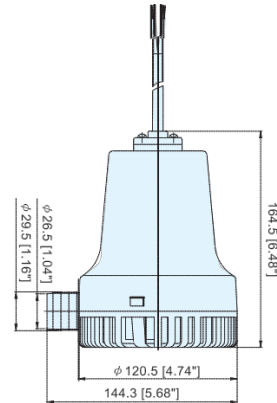

BILGE PUMPS - T02 SERIES

790637 12V (TMC-03603)

MOTOR :12V / 24V
 CAPACITY :1750GPH (6624 LPH)
 AMP DRAW :10A (12V) / 5A (24V)
 FUSE SIZE :15A (12V) / 7A(24V)
 HOSE DIA. :1" (26.5mm)
 DELIVERY HEAD :13.5FT. (4.1M)
 DIMENSION (LxWxH) :144x120.5x164.5 mm (5.67"x4.74"x6.48")
 PACKING :12pcs/ctn/1.91cuft
 WEIGHT :18.5kgs/ctn
 MIN Q'TY :12pcs

790635 12V (TMC-03302)

MOTOR :12V / 24V
 CAPACITY :600GPH (2274 LPH)
 AMP DRAW :4A (12V) / 2.5A (24V)
 FUSE SIZE :5A (12V) / 4A(24V)
 HOSE DIA. :11/16" (17.5mm)
 DELIVERY HEAD :13.2FT. (4M)
 DIMENSION (LxWxH) :114x88x135 mm (4.49"x3.46"x5.31")
 PACKING :30pcs/ctn/2.24cuft
 WEIGHT :20.8kgs/ctn
 MIN Q'TY :30pcs

790636 12V (TMC-03602)

MOTOR :12V / 24V
 CAPACITY :1400GPH (5298 LPH)
 AMP DRAW :7A (12V) / 3A (24V)
 FUSE SIZE :10A (12V) / 4A(24V)
 HOSE DIA. :1" (26.5mm)
 DELIVERY HEAD :9FT. (2.7M)
 DIMENSION (LxWxH) :144x120.5x164.5 mm (5.67"x4.74"x6.48")
 PACKING :12pcs/ctn/1.91cuft
 WEIGHT :17.5kgs/ctn
 MIN Q'TY :12pcs

793505 24V (TMC-03602)

790638 12V (TMC-06601)

MOTOR :12V / 24V
 CAPACITY :2300GPH (8706 LPH)
 AMP DRAW :13A (12V) / 6A (24V)
 FUSE SIZE :20A (12V) / 8A(24V)
 HOSE DIA. :1-1/4" (32mm)
 DELIVERY HEAD :15FT. (4.6M)
 DIMENSION (LxWxH) :166x132x195 mm (6.54"x5.2"x7.68")
 PACKING :6pcs/ctn/1.47cuft
 WEIGHT :16kgs/ctn
 MIN Q'TY :6pcs