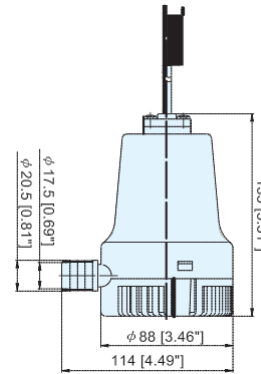

BILGE PUMPS - T02 SERIES

790637 12V (TMC-03603)

MOTOR :12V / 24V
 CAPACITY :1750GPH (6624 LPH)
 AMP DRAW :10A (12V) / 5A (24V)
 FUSE SIZE :15A (12V) / 7A(24V)
 HOSE DIA. :1" (26.5mm)
 DELIVERY HEAD :13.5FT. (4.1M)
 DIMENSION (LxWxH) :144x120.5x164.5 mm (5.67"x4.74"x6.48")
 PACKING :12pcs/ctn/1.91cuft
 WEIGHT :18.5kgs/ctn
 MIN Q'TY :12pcs

790635 12V (TMC-03302)

MOTOR :12V / 24V
 CAPACITY :600GPH (2274 LPH)
 AMP DRAW :4A (12V) / 2.5A (24V)
 FUSE SIZE :5A (12V) / 4A(24V)
 HOSE DIA. :11/16" (17.5mm)
 DELIVERY HEAD :13.2FT. (4M)
 DIMENSION (LxWxH) :114x88x135 mm (4.49"x3.46"x5.31")
 PACKING :30pcs/ctn/2.24cuft
 WEIGHT :20.8kgs/ctn
 MIN Q'TY :30pcs

790636 12V (TMC-03602)

MOTOR :12V / 24V
 CAPACITY :1400GPH (5298 LPH)
 AMP DRAW :7A (12V) / 3A (24V)
 FUSE SIZE :10A (12V) / 4A(24V)
 HOSE DIA. :1" (26.5mm)
 DELIVERY HEAD :9FT. (2.7M)
 DIMENSION (LxWxH) :144x120.5x164.5 mm (5.67"x4.74"x6.48")
 PACKING :12pcs/ctn/1.91cuft
 WEIGHT :17.5kgs/ctn
 MIN Q'TY :12pcs

793505 24V (TMC-03602)

790638 12V (TMC-06601)

MOTOR :12V / 24V
 CAPACITY :2300GPH (8706 LPH)
 AMP DRAW :13A (12V) / 6A (24V)
 FUSE SIZE :20A (12V) / 8A(24V)
 HOSE DIA. :1-1/4" (32mm)
 DELIVERY HEAD :15FT. (4.6M)
 DIMENSION (LxWxH) :166x132x195 mm (6.54"x5.2"x7.68")
 PACKING :6pcs/ctn/1.47cuft
 WEIGHT :16kgs/ctn
 MIN Q'TY :6pcs