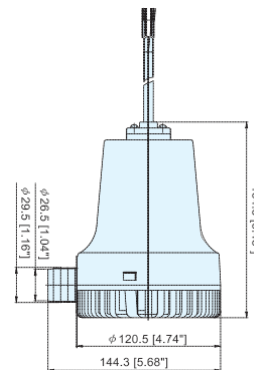

BILGE PUMPS - T02 SERIES

790637 12V (TMC-03603)

MOTOR :12V / 24V
 CAPACITY :1750GPH (6624 LPH)
 AMP DRAW :10A (12V) / 5A (24V)
 FUSE SIZE :15A (12V) / 7A(24V)
 HOSE DIA. :1" (26.5mm)
 DELIVERY HEAD :13.5FT. (4.1M)
 DIMENSION (LxWxH) :144x120.5x164.5 mm (5.67"x4.74"x6.48")
 PACKING :12pcs/ctn/1.91cuft
 WEIGHT :18.5kgs/ctn
 MIN Q'TY :12pcs

790635 12V (TMC-03302)

MOTOR :12V / 24V
 CAPACITY :600GPH (2274 LPH)
 AMP DRAW :4A (12V) / 2.5A (24V)
 FUSE SIZE :5A (12V) / 4A(24V)
 HOSE DIA. :11/16" (17.5mm)
 DELIVERY HEAD :13.2FT. (4M)
 DIMENSION (LxWxH) :114x88x135 mm (4.49"x3.46"x5.31")
 PACKING :30pcs/ctn/2.24cuft
 WEIGHT :20.8kgs/ctn
 MIN Q'TY :30pcs

790636 12V (TMC-03602)

MOTOR :12V / 24V
 CAPACITY :1400GPH (5298 LPH)
 AMP DRAW :7A (12V) / 3A (24V)
 FUSE SIZE :10A (12V) / 4A(24V)
 HOSE DIA. :1" (26.5mm)
 DELIVERY HEAD :9FT. (2.7M)
 DIMENSION (LxWxH) :144x120.5x164.5 mm (5.67"x4.74"x6.48")
 PACKING :12pcs/ctn/1.91cuft
 WEIGHT :17.5kgs/ctn
 MIN Q'TY :12pcs

793505 24V (TMC-03602)

790638 12V (TMC-06601)

MOTOR :12V / 24V
 CAPACITY :2300GPH (8706 LPH)
 AMP DRAW :13A (12V) / 6A (24V)
 FUSE SIZE :20A (12V) / 8A(24V)
 HOSE DIA. :1-1/4" (32mm)
 DELIVERY HEAD :15FT. (4.6M)
 DIMENSION (LxWxH) :166x132x195 mm (6.54"x5.2"x7.68")
 PACKING :6pcs/ctn/1.47cuft
 WEIGHT :16kgs/ctn
 MIN Q'TY :6pcs