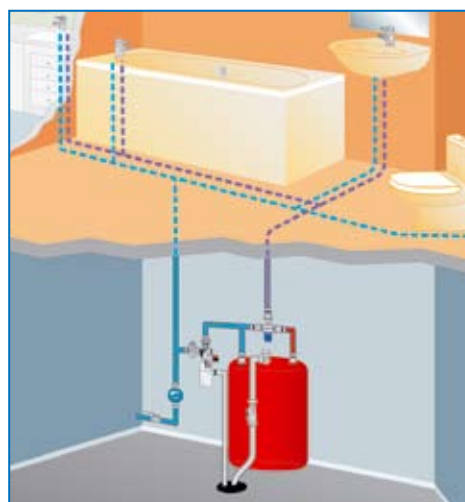

**Drukverliescurve:**

**Afmetingen:**

**2 Typen handwiel:**

1. Handwiel met vergrendelkap
2. Handwiel met verdeelschaal min tot max - 5 instelposities

**Gebruikelijke installatie:**

Wastafel

Boiler

### **Product range Watts Industries**

- System Disconnectors
- Backflow Protection Devices
- Check Valves
- Safety Units
- Safety Relief Valves
- Pressure Reducing Valves
- Automatic Control Valves
- Butterfly Valves
- Shut-Off Valves
- Measuring Gauges
- Temperature Control
- Expansion Vessels
- Process Switches
- Fuel Products
- Gas Products
- Electronic Controls
- Installation Protection Products
- Radiator Valves
- System Products
- Manifolds and Fittings