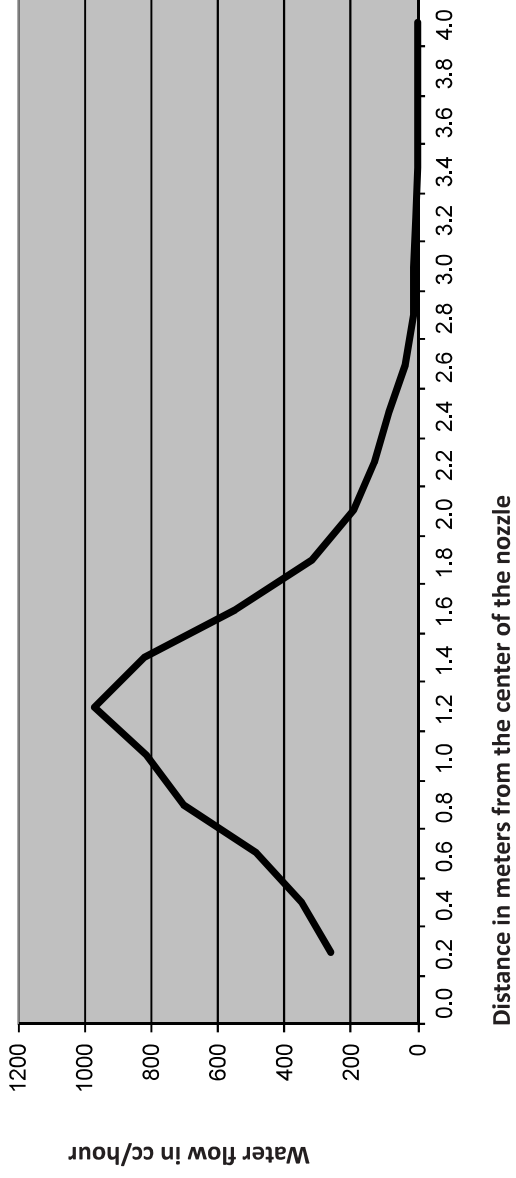

Sprayer type: Nylon watering nozzle
 Color: red
 Article code: 4.30--5
 Test pressure: 2.5 Bar
 Height: 2.2 m
 Checkvalve: no

Measured data

X	Average (CC/hour)	Average (%)
0.0		
0.2	264	5
0.4	347	6
0.6	485	8
0.8	701	12
1.0	815	14
1.2	971	17
1.4	821	14
1.6	547	10
1.8	317	6
2.0	192	3
2.2	128	2
2.4	88	2
2.6	40	1
2.8	13	0
3.0	11	0
3.2	5	0
3.4	0	0
3.6	0	0
3.8	0	0
4.0	0	0

Spray pattern
 Nylon watering nozzle Red 4.30. ** 5

Distance in meters from the center of the nozzle

Spray pattern
 Nylon watering nozzle Red 4.30. ** 5

Distance in meters from the center of the nozzle