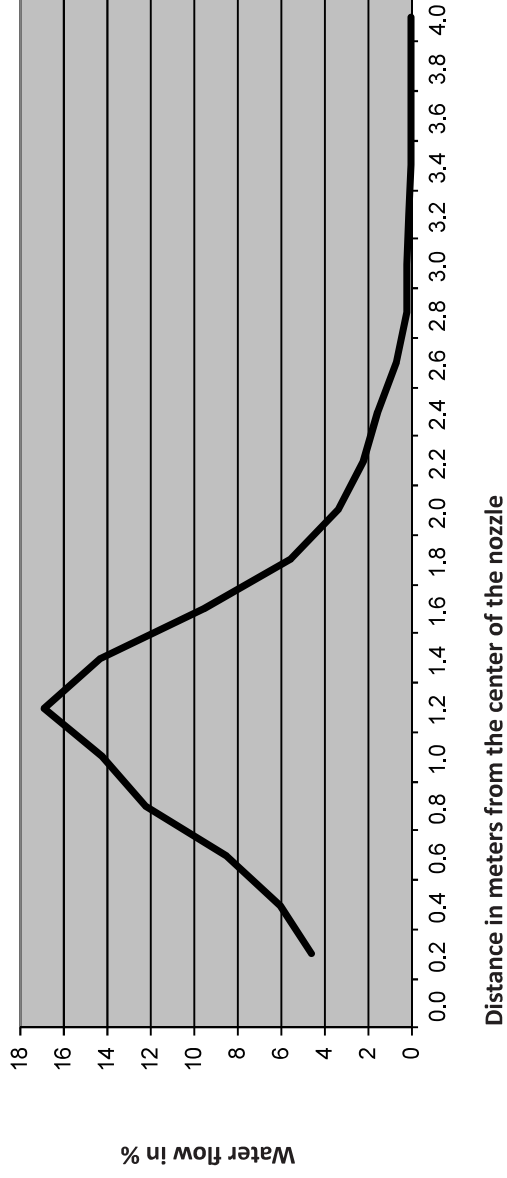

Sprayer type: Nylon watering nozzle
 Color: red
 Article code: 4.30--5
 Test pressure: 2.5 Bar
 Height: 2.2 m
 Checkvalve: no

Measured data

X	Average (CC/hour)	Average (%)
0.0		
0.2	264	5
0.4	347	6
0.6	485	8
0.8	701	12
1.0	815	14
1.2	971	17
1.4	821	14
1.6	547	10
1.8	317	6
2.0	192	3
2.2	128	2
2.4	88	2
2.6	40	1
2.8	13	0
3.0	11	0
3.2	5	0
3.4	0	0
3.6	0	0
3.8	0	0
4.0	0	0

Spray pattern
 Nylon watering nozzle Red 4.30. ** 5

Distance in meters from the center of the nozzle

Spray pattern
 Nylon watering nozzle Red 4.30. ** 5

Distance in meters from the center of the nozzle