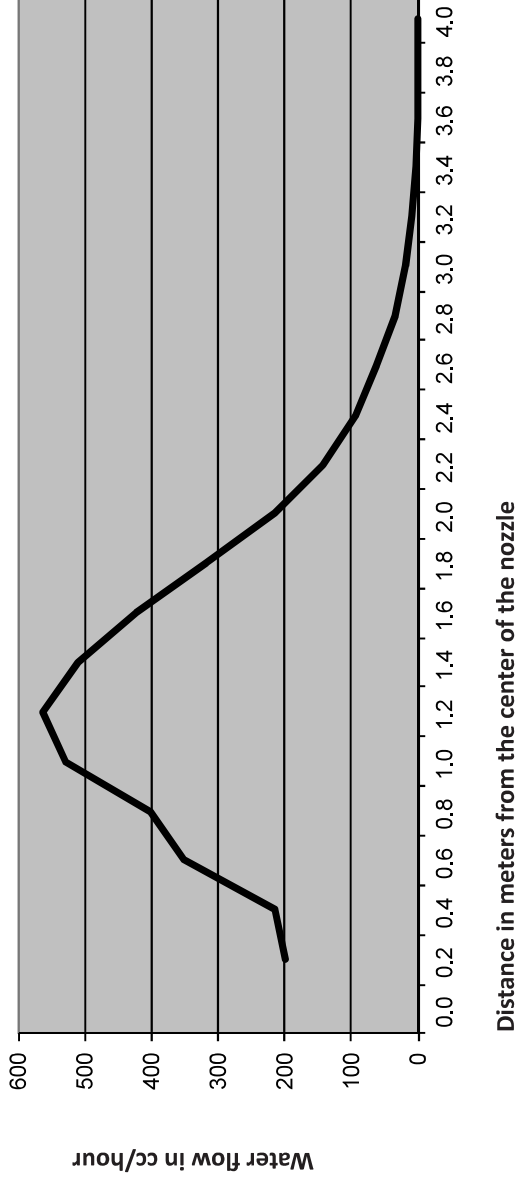

Sprayer type: Pin nozzle
 Color: grey
 Article code: 4.35.--3
 Test pressure: 2.5 Bar
 Height: 2.2 m
 Checkvalve: no

Measured data

X	Average (CC/hour)	Average (%)
0.0		
0.2	200	5
0.4	215	5
0.6	352	9
0.8	401	10
1.0	528	13
1.2	564	14
1.4	511	12
1.6	423	10
1.8	318	8
2.0	215	5
2.2	144	4
2.4	92	2
2.6	61	2
2.8	36	1
3.0	19	0
3.2	8	0
3.4	2	0
3.6	0	0
3.8	0	0
4.0	0	0

Spray pattern
 Pin nozzle Grey 4.35. ** 3

Spray pattern
 Pin nozzle Grey 4.35. ** 3